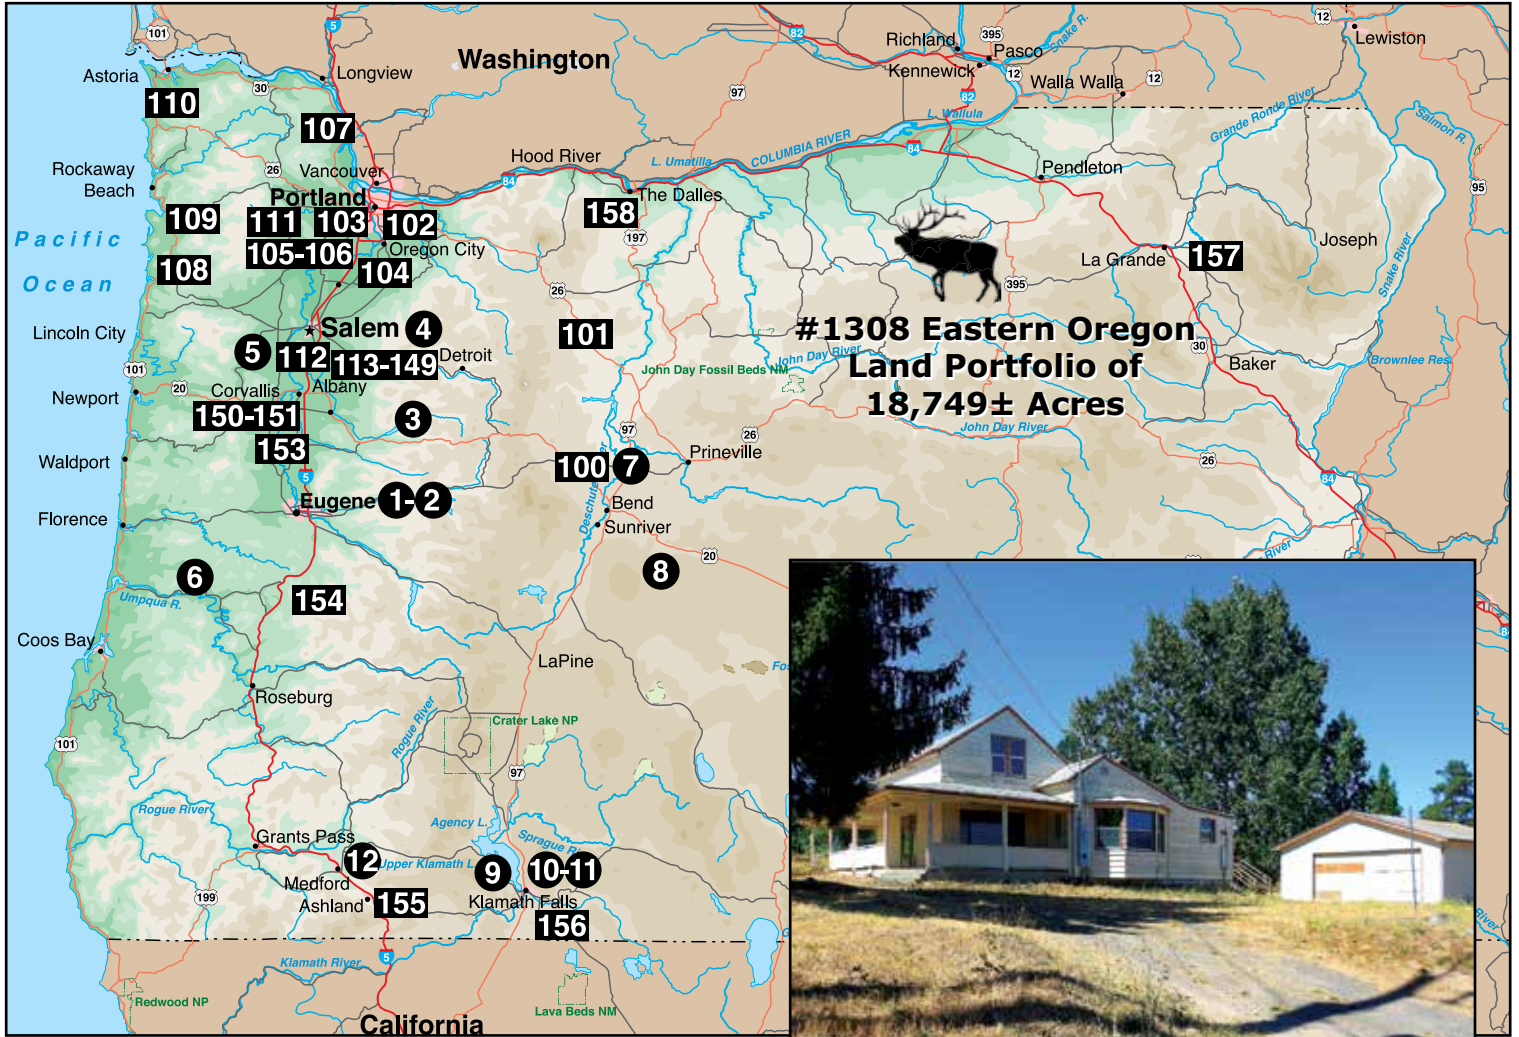

Oregon Auction Property Locations

#155 - Home on 1.6± acre development site, in Ashland

#151 - 19,736± S. F. of industrial buildings, 50% leased, on 4.6± acres near Corvallis and I-5

#101 - Austin Hot Springs - 151± acre timber and recreation tract along Clackamas River, in Mt. Hood National Forest