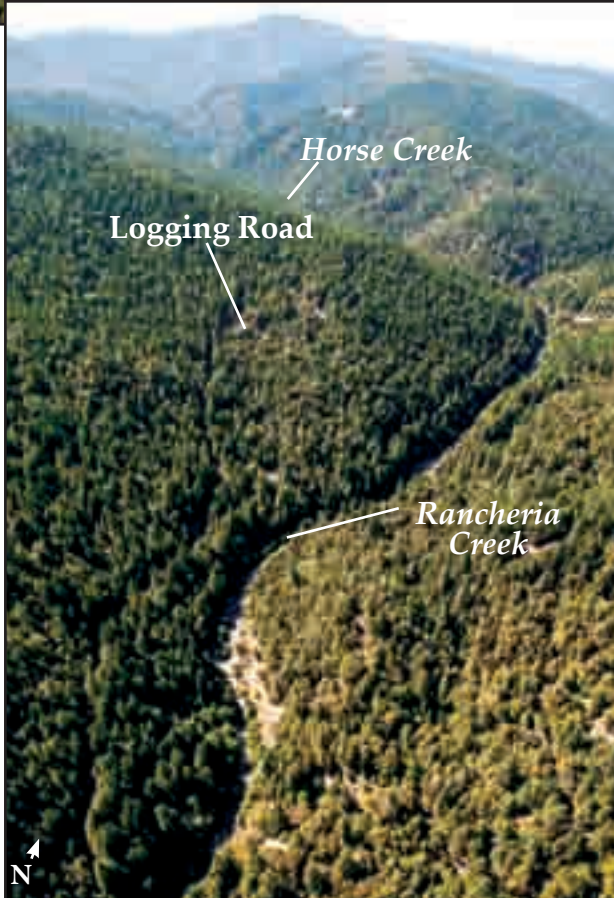

Ridgetop vineyards are located north of property

Left: There are 3.1± miles of Rancheria Creek frontage

Right: Gated entry from Mountain View Road