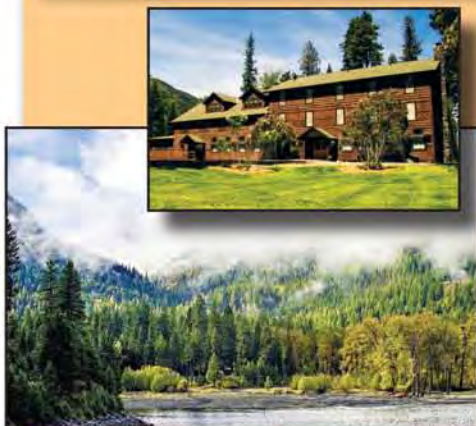

PACIFIC NORTHWEST LEGACY PROPERTIES

CELEBRATING 30 YEARS IN 2015!

Mountain Meadows Farm - 209± Acres North Bend, Washington

Equestrian estate along the South Snoqualmie River, with views of Mt. Si, near Seattle. 7,770± square foot residence plus nanny apartment, pool, tennis court and 17,000± square foot arena and barn that can accommodate 26 horses, plus two polo fields and caretaker residence. Property has a history of hosting large corporate events for Amazon, Microsoft and other groups which has generated annual gross income of \$1,800,000. Available in two parcels.

See Page 73

Wallowa Lake Lodge Joseph, Oregon

Historic operating resort, with 22 rooms plus eight cabins, in northeast Oregon, located at the south end of Wallowa Lake, next to State Park and at gateway to Eagle Cap Wilderness. Wallowa Lake Lodge was built in 1923 and has been compared to the great National Park Lodges. It was featured in a Public Broadcasting Service special called "Great Lodges of the National Parks". There is significant opportunity for additional development on the 8.7± acre lakefront property.

See Page 111

Special Notice Trustee's Sale by Order of the Secured Lender

Two partially-leased retail and commercial buildings

Red Bluff, California

16,250± square feet

Strategic location near I-5 Exit 649