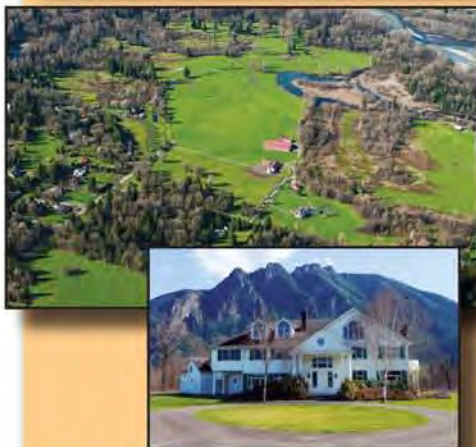

PACIFIC NORTHWEST LEGACY PROPERTIES

CELEBRATING 30 YEARS IN 2015!

Mountain Meadows Farm - 209± Acres North Bend, Washington

Equestrian estate along the South Snoqualmie River, with views of Mt. Si, near Seattle. 7,770± square foot residence plus nanny apartment, pool, tennis court and 17,000± square foot arena and barn that can accommodate 26 horses, plus two polo fields and caretaker residence. Property has a history of hosting large corporate events for Amazon, Microsoft and other groups which has generated annual gross income of \$1,800,000. Available in two parcels.

See Page 73

Wallowa Lake Lodge Joseph, Oregon

Historic operating resort, with 22 rooms plus eight cabins, in northeast Oregon, located at the south end of Wallowa Lake, next to State Park and at gateway to Eagle Cap Wilderness. Wallowa Lake Lodge was built in 1923 and has been compared to the great National Park Lodges. It was featured in a Public Broadcasting Service special called "Great Lodges of the National Parks". There is significant opportunity for additional development on the 8.7± acre lakefront property.

See Page 111

Special Notice Trustee's Sale by Order of the Secured Lender

Two partially-leased retail and commercial buildings

Red Bluff, California

16,250± square feet

Strategic location near I-5 Exit 649