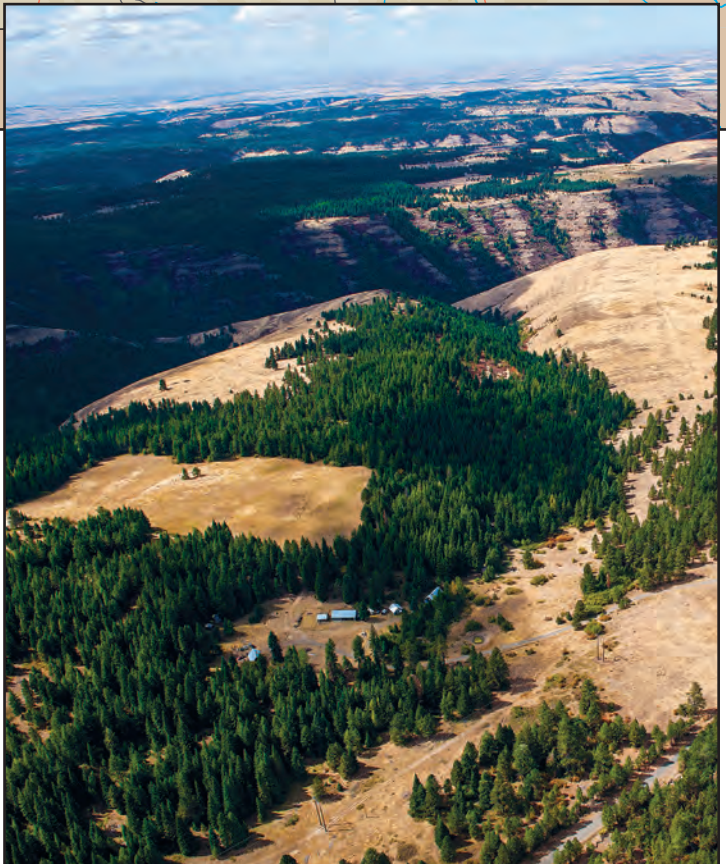

Oregon Auction Property Locations

Auction Property #103: 8,125± s.f. Commercial Building in Astoria Historic District

Auction Property #136: 823± acre Lincton Mt. Road Elk Hunting and Timber Tract