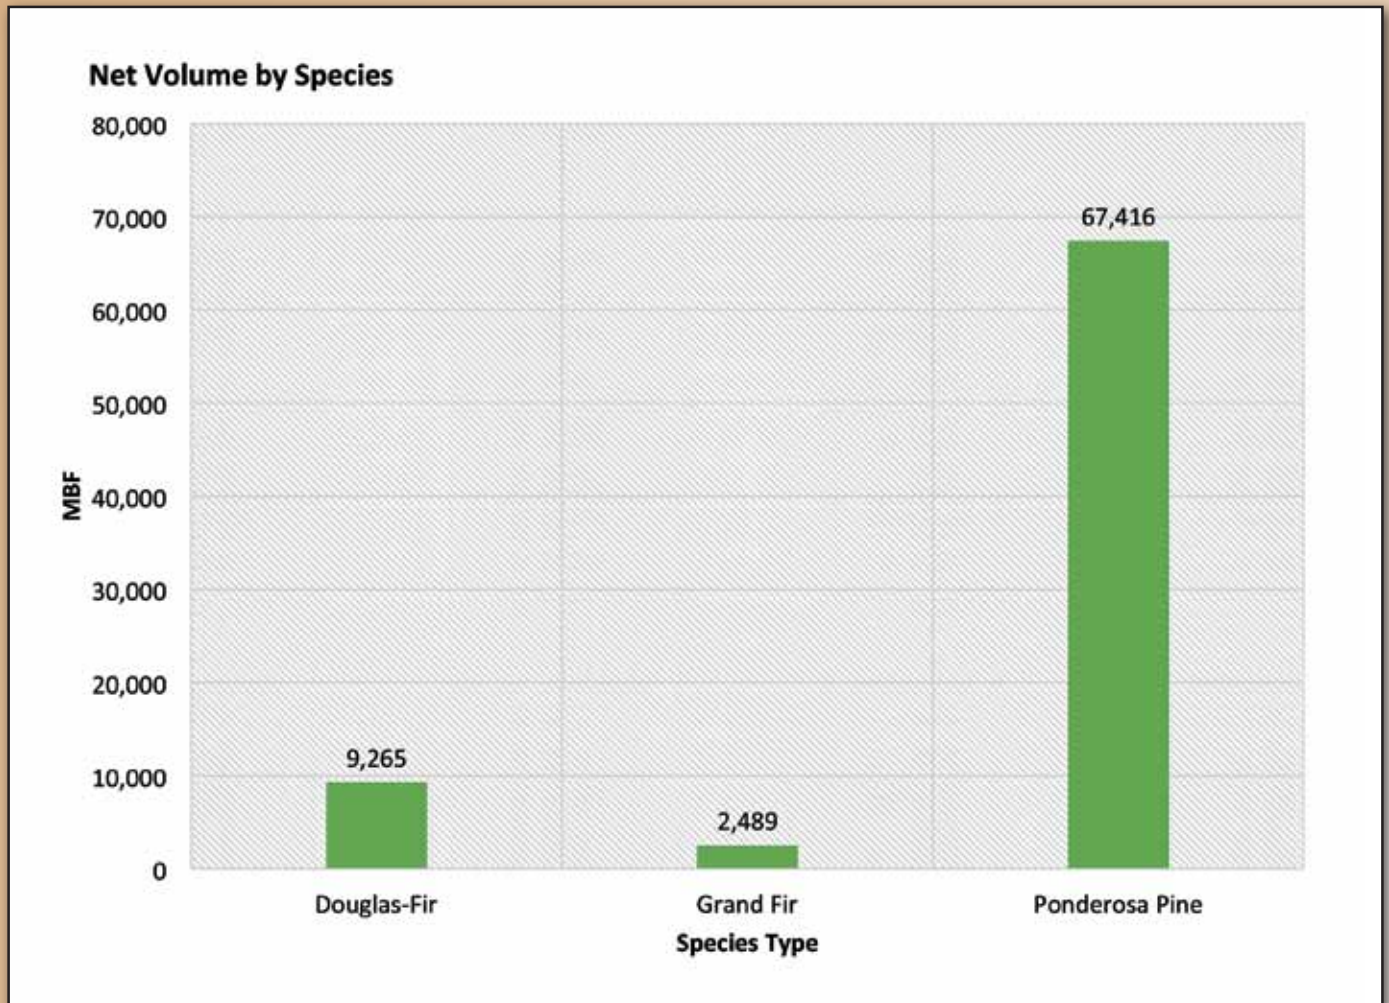

## Net Volume By Species

There is a total of 79,833± MBF with 84% ponderosa pine, 12% Douglas-fir, 3% grand fir and the balance is other species.

## Foley Butte Block Size Class by Species

Species	Percent of trees per acre				Net BF/AC	Total Net MBF
	Seedlings	Saplings	Poles	Saw Logs		
Douglas-Fir	70%	19%	7%	4%	324	9,265
Grand Fir	30%	65%	4%	1%	87	2,489
Ponderosa Pine	45%	47%	5%	3%	2,361	67,416
other	66%	12%	9%	12%	12	664
<b>Total</b>					<b>2,796 BF/AC</b>	<b>79,833± MBF</b>