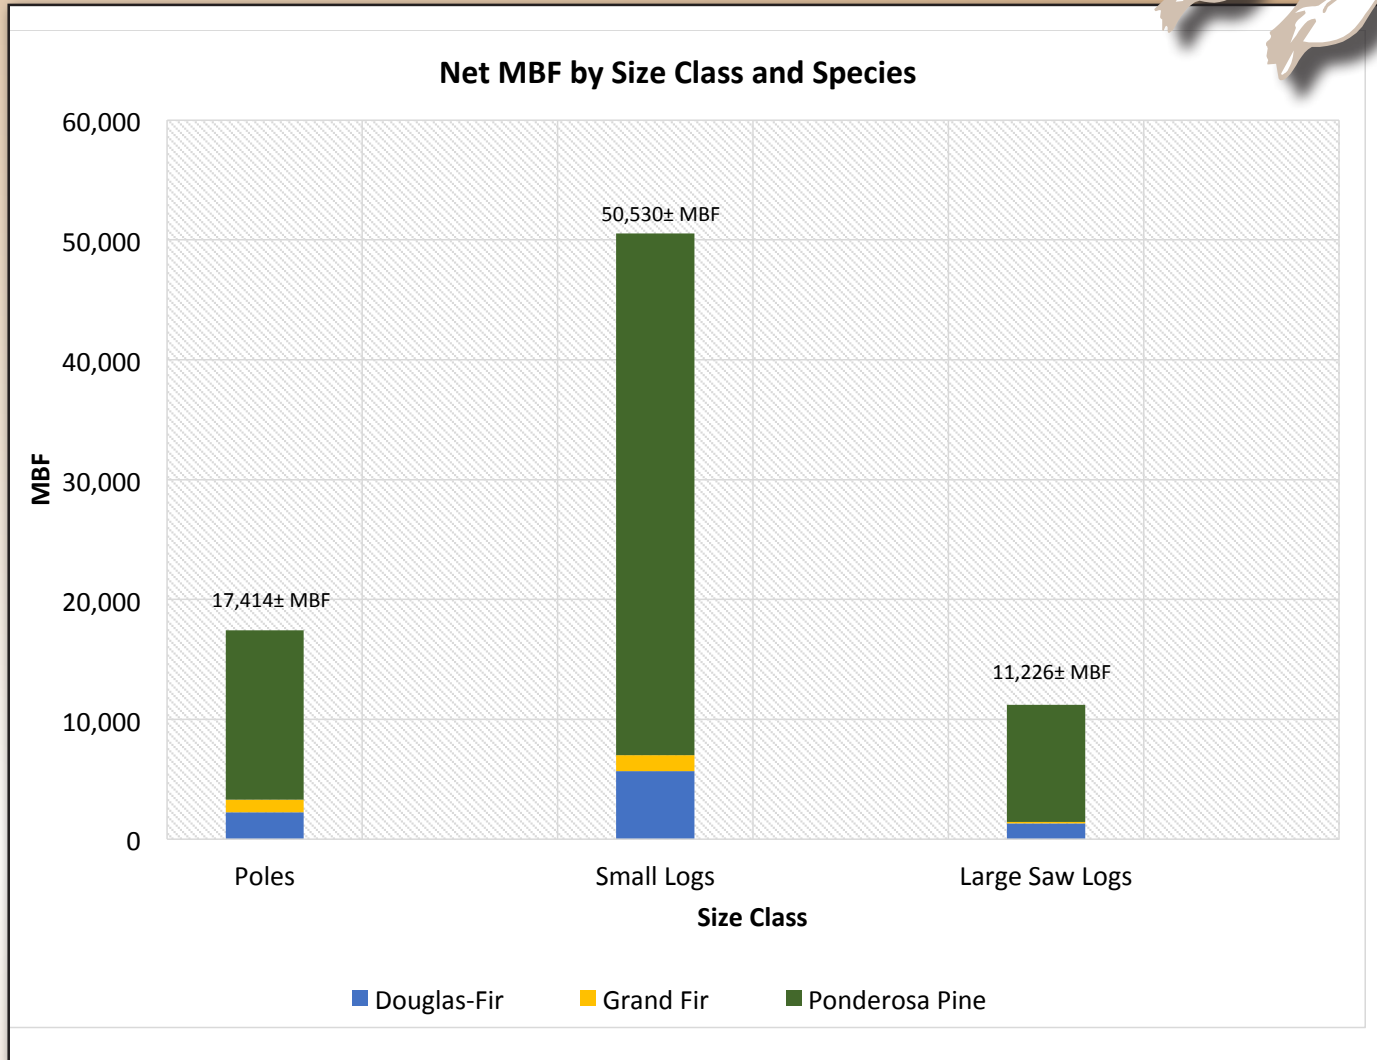

Size Class By Species

63% of the volume is small saw logs, 22% poles and 14% large saw logs.

Net MBF by Size Class and Species

Size Class (DBH Range)	Net MBF by Species				Total
	Douglas-Fir	Grand Fir	Ponderosa Pine	other	
Poles (6.5-11.5 in)	2,242 (24%)	1,071 (43%)	14,101 (21%)	135	17,549
Small Saw Logs (11.5-21.5 in)	5,695 (62%)	1,312 (53%)	43,523 (65%)	454	50,984
Large Saw Log (21.5 in)	1,327 (14%)	106 (4%)	9,793 (14%)	76	11,267
Total	9,265	2,484	67,416	664	79,833