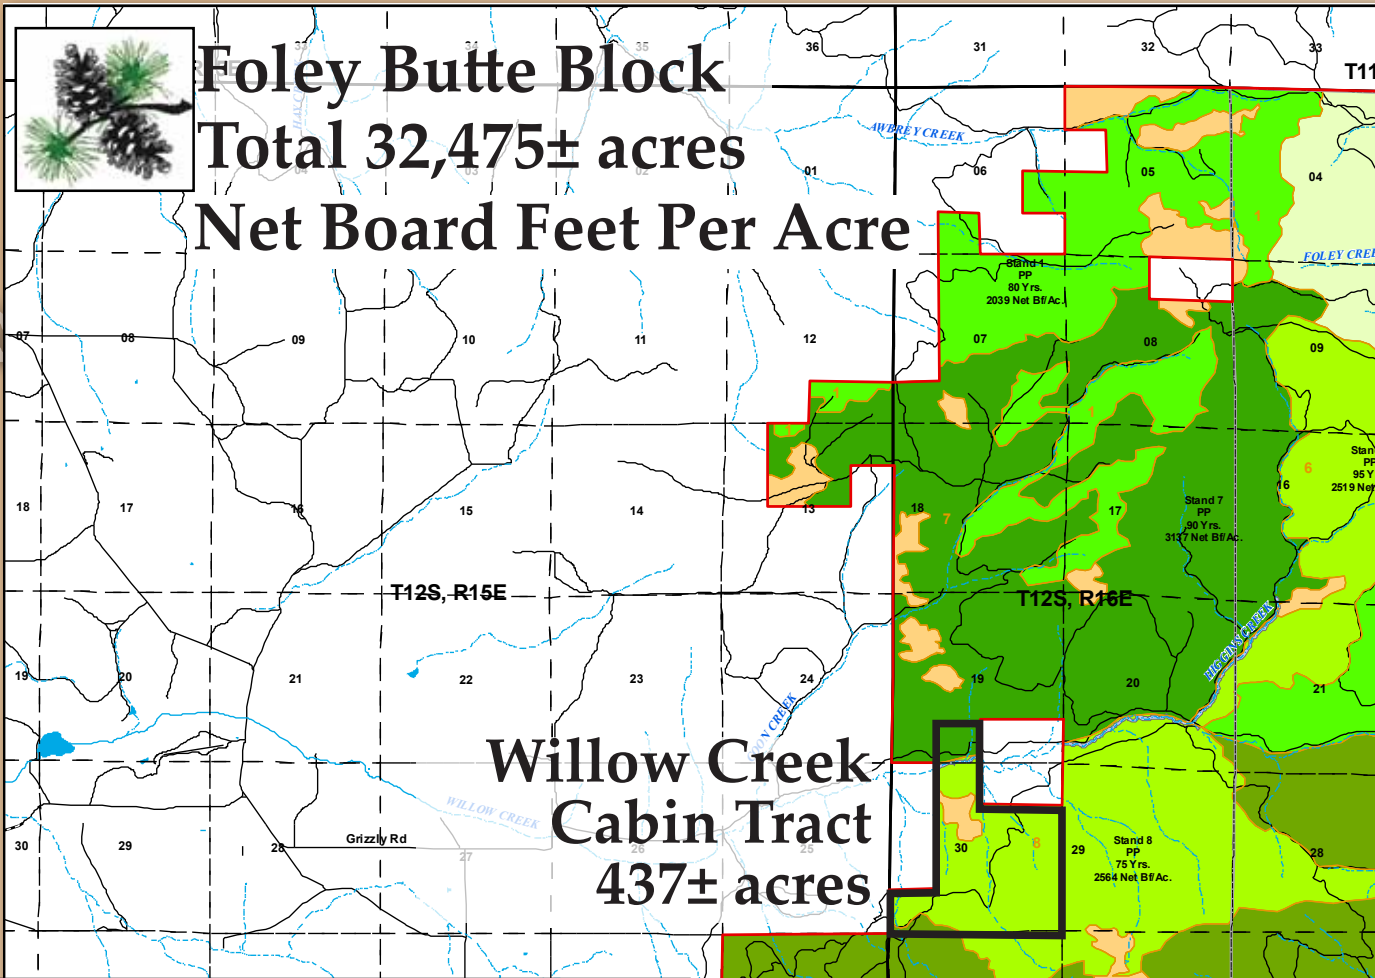

# Foley Butte Block

Total 32,475± acres  
Net Board Feet Per Acre

# Willow Creek Cabin Tract

437± acres

Percentage of Trees Per Acre by Species