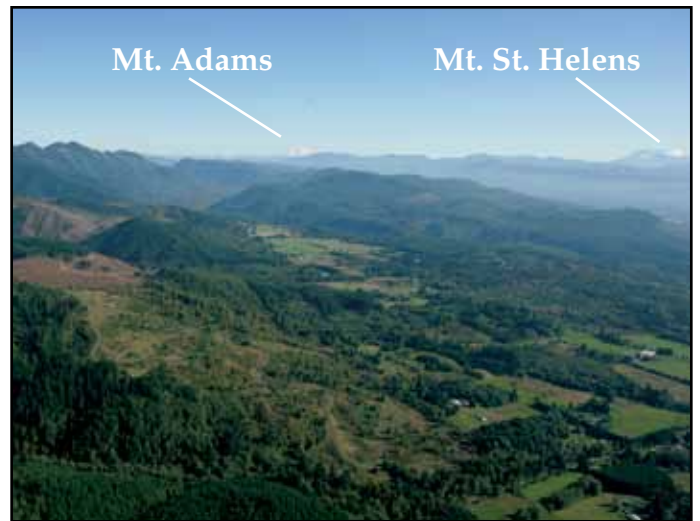

Auction Property Locations

Auction Property #107 - 48± acre Chehalis River frontage tract near City of Grand Mound

Auction Property #110 - 100± acres with five 20± acre parcels with views of Mt. Adams and Mt. St. Helens